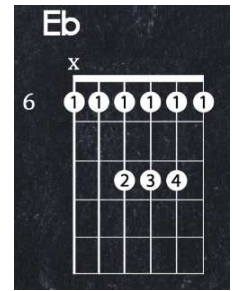

Unchained Melody - The Righteous Brothers 1965

C C Am Am F F
Woh, my love, my darlin
G G C C
I've hungered for yo ur touch
Am Am G G G G
A long, lonely time
C C Am Am F F
And time, goes by so slow-ly
G G C C
And time, can do so - much
Am Am G G G7 G7
Are you still mine? I-

C C G G
need-your-love
Am Am Em Em
I need your love
F F G G C C C7 C7
God speed your love to me

F G F Eb(or G)
Lonely rivers flow to the sea to the sea
F G C C
To the open arms of the sea
F G F Eb(or G)
Lonely rivers sigh wait for me wait for me
F G C C
I'll be coming home wait for me